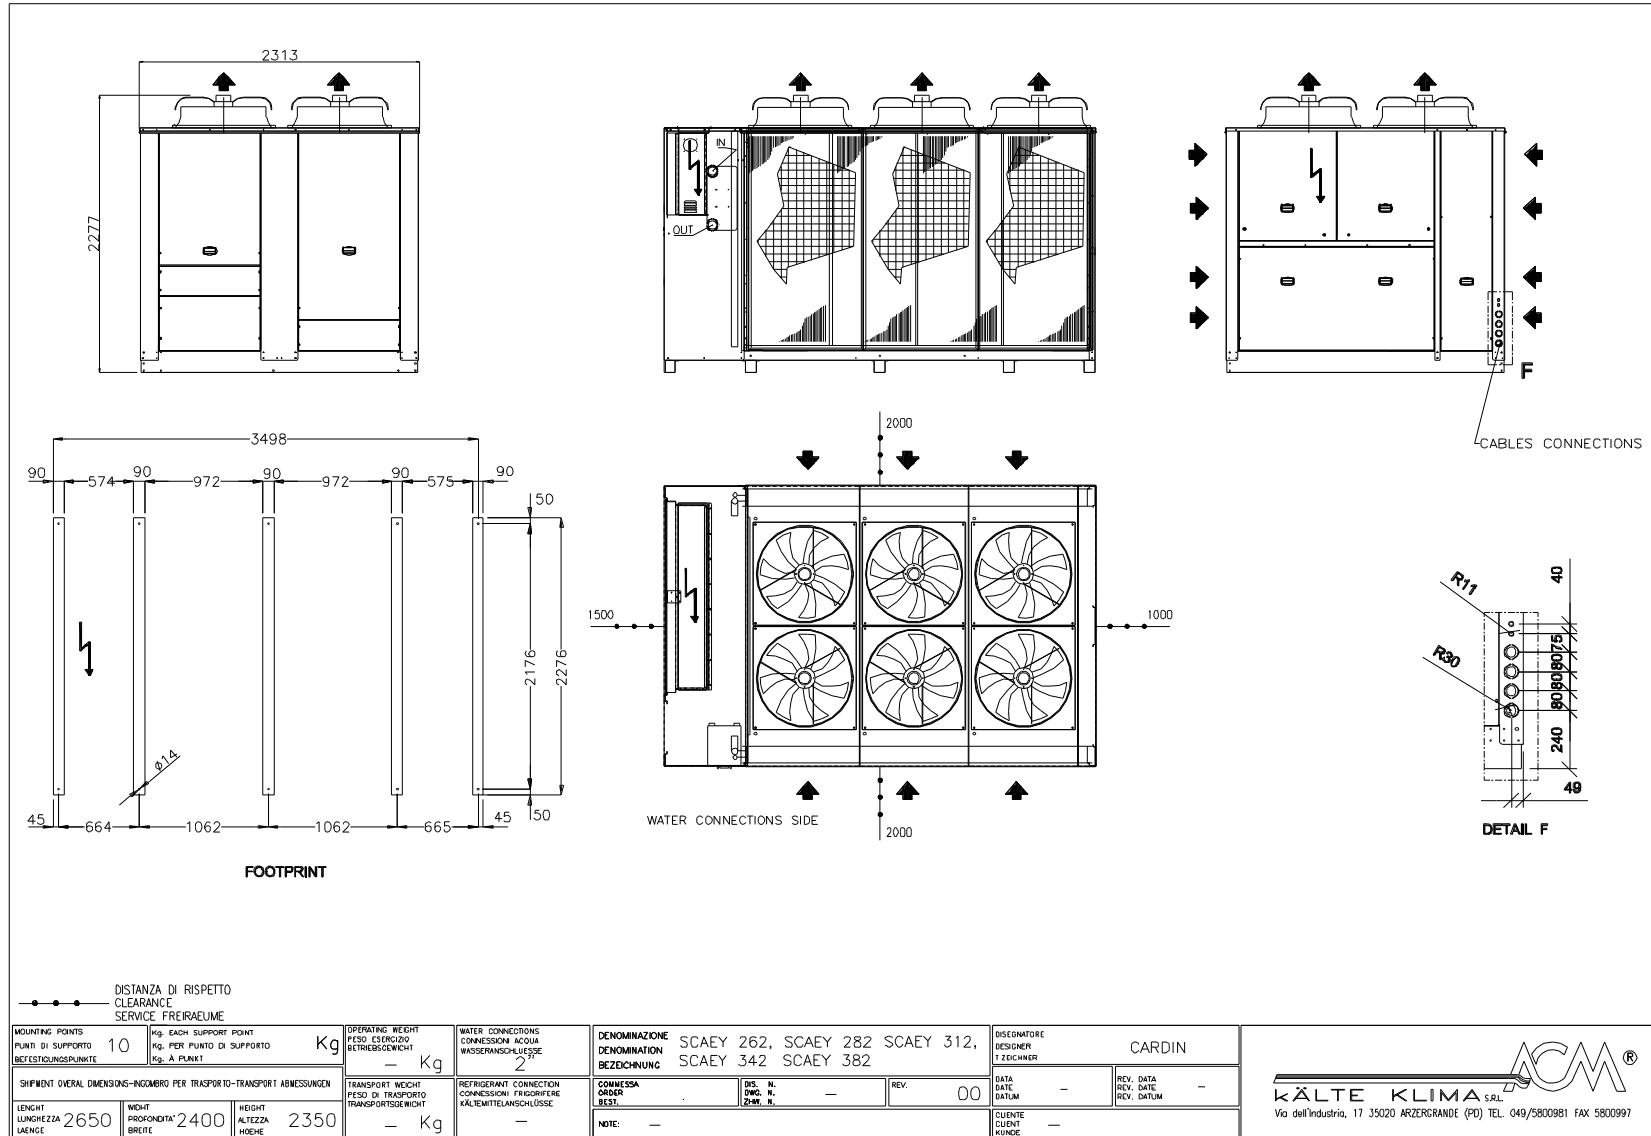

DIMENSIONAL DRAWING

Clearances and points' support

A.C.M. Kälte Klima S.r.l.

Società con Unico Socio

Via dell'Industria, 17 - 35020 Arzergrande (PD) Italy

Tel. +39.049.5800981 (r.a.) Fax. +39.049.5800997 www.acmonline.it - info@acmonline.it